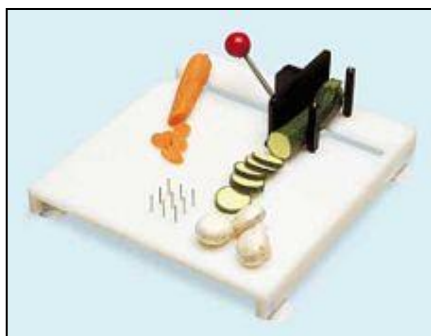

Kitchen Adaptive Devices

Touch Activated Faucet

Pull Out Cutting Board

Lazy Susan

Oven Pull

Rolling Cart

Pull Out Shelving

Plate Guard

Lever Type Faucet

Front Dial Oven

Kitchen Adaptive Devices

Rocker Knife

Stove Top Mirror

Pot/Pan Holder

One Handed Cutting Board

Easy Grip Utensils

Automatic Can Opener

Splatter Guard

Automatic Dish Soap Dispenser

Jar Grips

Kitchen Adaptive Devices

Sink Caddy

Suction Cup Dish Brush

Wide Grip Kitchen Gadgets

Oven mitt

Right Angle

Universal Cuff